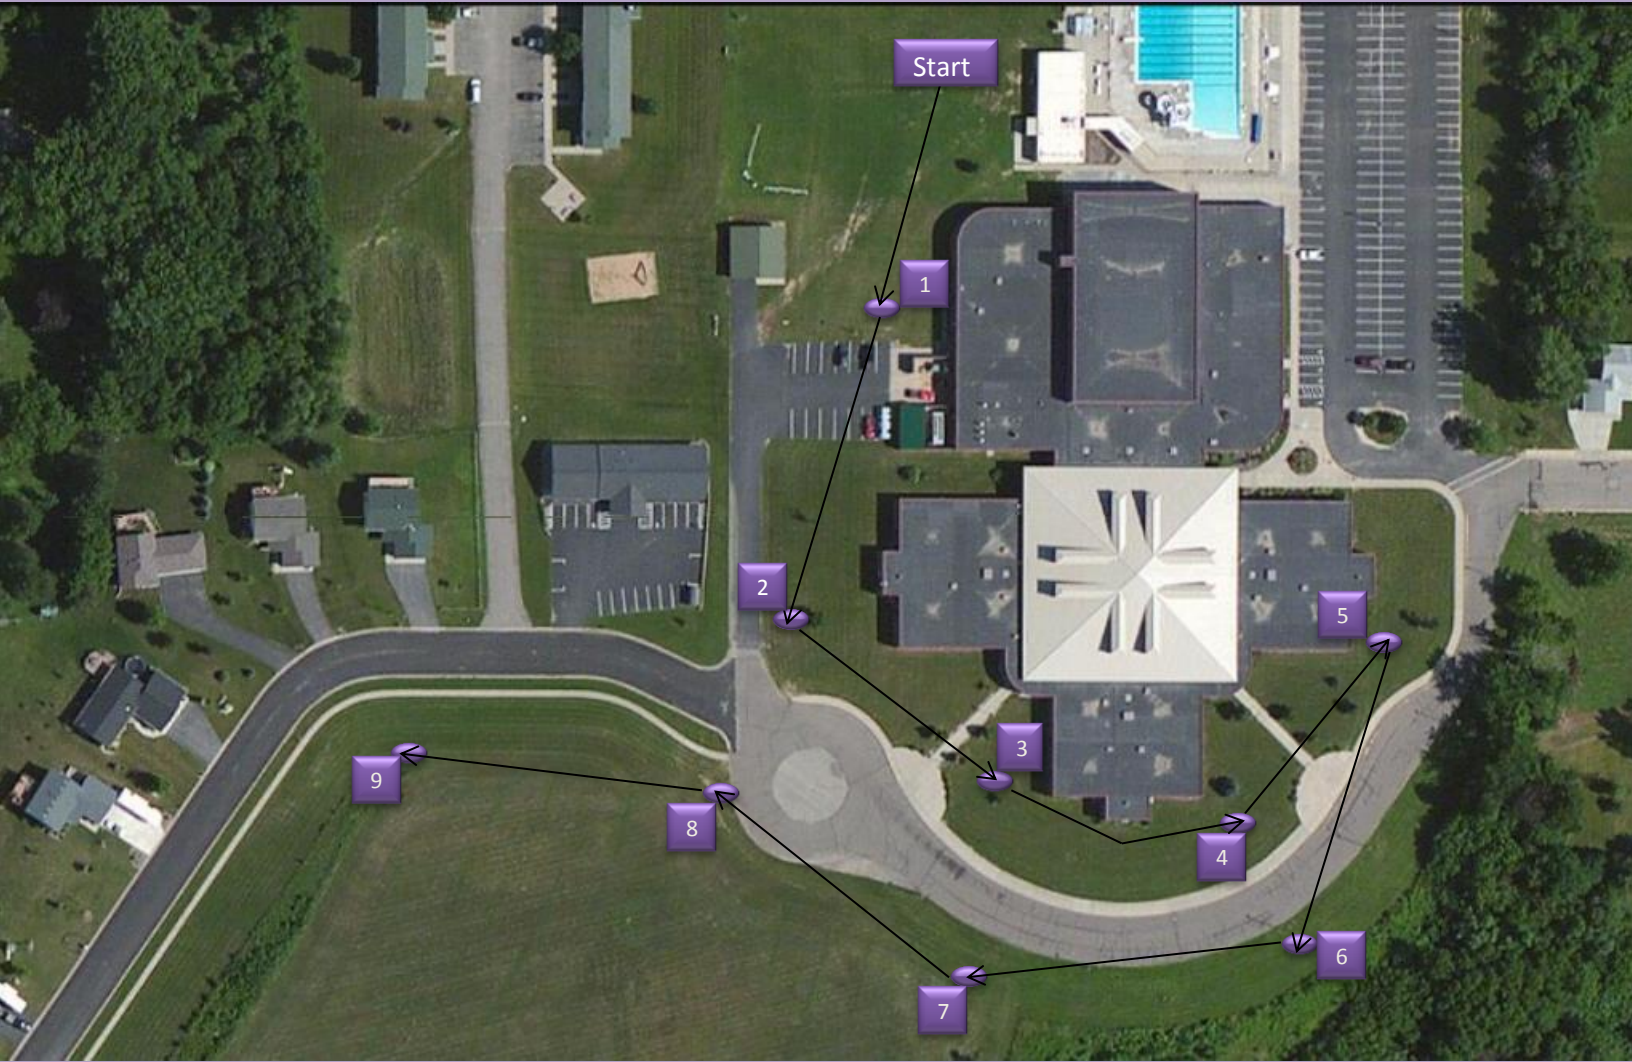

Ellsworth Disc Golf Map and Scorecard

	1	2	3	4	5	6	7	8	9
Hole Lengths (ft.)	160	215	171	178	160	224	213	222	210
Par	3	3	3	3	3	3	3	3	3

*PLEASE ENJOY ELLSWORTH COMMUNITY SCHOOL DISTRICT'S DISC GOLF COURSE! SCHOOL DISTRICT PROPERTY IS ALCOHOL AND TOBACCO FREE. PLEASE TAKE ALL TRASH WITH YOU. SHOULD A DISC GO ON THE ROOF OF THE SCHOOL, DO NOT TRY TO RETRIEVE IT. CONTACT EMS AT 715-273-3908 AND WE WILL TRY TO GET YOUR DISC FOR YOU.